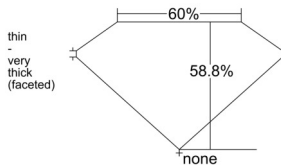

GIA®

FACSIMILE

GIA REPORT 6555545292

Verify this report at GIA.edu

GIA NATURAL DIAMOND DOSSIER®

June 22, 2026
GIA Report Number 6555545292
Shape and Cutting Style ..... Heart Brilliant
Measurements ..... 5.48 x 6.35 x 3.74 mm

GRADING RESULTS

Carat Weight ..... 0.75 carat
Color Grade ..... D
Clarity Grade VS1

ADDITIONAL GRADING INFORMATION

Polish ..... Very Good
Symmetry ..... Very Good
Fluorescence ..... None
Clarity Characteristics..... Crystal, Needle
Inscription(s): GIA 6555545292

PROPORTIONS

Profile not to actual proportions

GRADING SCALES

GIA COLOR SCALE		GIA CLARITY SCALE			
COLORLESS	D	VERY VERY SLIGHTLY INCLUDED	FLAWLESS		
	E		INTERNALLY FLAWLESS		
	F	VERY SLIGHTLY INCLUDED	VVS₁		
	G		VVS₂		
	H		VS₁		
	NEAR COLORLESS	I	SLIGHTLY INCLUDED	VS₂	
		J		SI₁	
		FAINT	K	INCLUDED	SI₂
			L		I₁
			M		I₂
VERY LIGHT	N	LIGHT	I₃		
	O				
	P				
	Q				
	R				
	S				
	T				
LIGHT	U				
	V				
	W				
	X				
Y					
Z